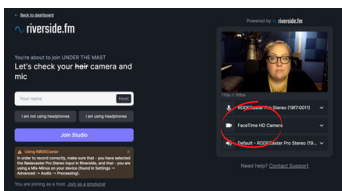

SELECT YOUR CAMERA