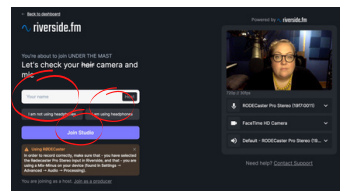

FILL IN YOUR NAME, SELECT WHETHER OR NOT YOU ARE USING HEADPHONES AND CLICK "JOIN STUDIO"

IF YOU ARE HAVING PROBLEMS, CALL UNDER THE MAST

+44 7912 786 762