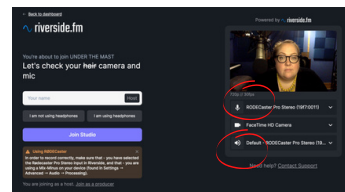

SELECT THE MICROPHONE AND HEADPHONES YOU ARE USING