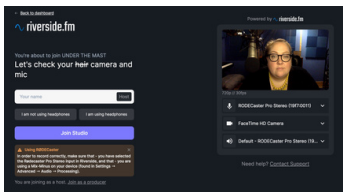

STUDIO INSTRUCTIONS

LAPTOP/COMPUTER

MAKE SURE YOUR COMPUTER HAS AN UP TO DATE CHROME OR MICROSOFT EDGE BROWSER. IF NOT, DOWNLOAD CHROME USING THE LINK IN THE EMAIL

CLOSE ALL APPLICATIONS. OPEN CHROME AND PASTE IN THE STUDIO LINK FROM YOUR EMAIL